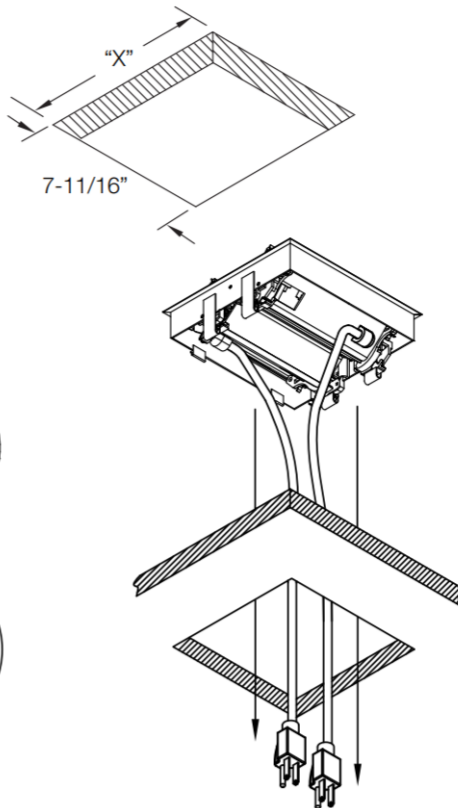

POWER CENTER

Power Center designed for high density user areas, the back-to-back configuration is ideal for applications that require additional capacity with a minimal foot print.

Ports Per Side
(Back to Back)

Windows Per Side (Back to Back)	"X" Dim.
2 Windows	5"
3 Windows	6-1/2"
4 Windows	8"
5 Windows	9-1/2"
6 Windows	11"
7 Windows	12-1/2"
8 Windows	14"

Cord Option