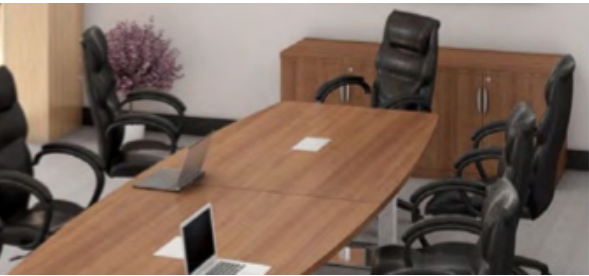

Overall Width: 23 5/8 "
Overall Depth: 4 "
Overall Height: 3 3/4 "

Wire Management 24" Wide

Finishes: Cherry, Coastal Gray, Espresso, Honey, Mahogany, Maple, Modern Walnut, White

Storage Credenza 24x72

Standard Power Option I

- 2 Power Outlets
- 2 USB Ports
- 1 Data Outlet
- 1 Phone Outlet
- 1 USB Data Port
- 1 HDMI Port
- 8' Power Cord

1. **Double Sided Power Option II** (1) RJ45 Data, 8-PIN Cat 5e Jack, w/108" Cable (1) USB 2-Port Simplex Charger (1) HDMI Coupler (2) Power Outlets 72" Cord

Cable management