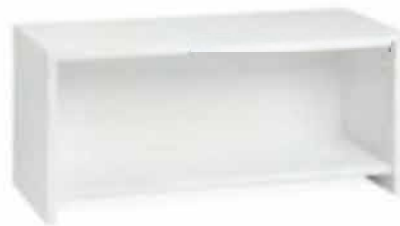

Overall Width: 36 "

Overall Depth: 18 "

Overall Height: 72 "

Weight Capacity (LBS): 150

Light Gray

Black

Putty

- Brushed chrome handles
- Shelves adjusted on 2' centers
- 150lbs shelf capacity
- 3 adjustable shelves and 1 fixed shelf

**OPEN HUTCH &
 SUPPORTS OPTIONS**

**WALL MOUNTED OPEN
 HUTCH OPTIONS**

**Hutch Shown
 w/Optional Silver Framed
 Glass Doors*

Hutch Support

**Hutch Shown
 w/Optional White Laminate
 Doors*

OPEN HUTCH - 14"D
14" DEPTH x 36"H - 35½"W

OPEN TOWER HUTCH

15½" DEPTH x 36"H - 14½"W

SHELF KIT

(Includes Two Shelves & Valances)

- Shelves attach to two open towers

42"W x 10"D

Cherry

Espresso

Honey

Maple

Mahogany

Modern Walnut

White

Coastal Gray

Door Kits available

Corner Bookcase
Overall Width: 15 "
Overall Height: 36 "