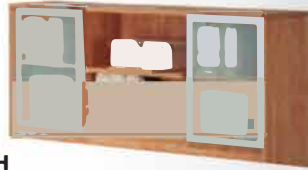

Modern Walnut

White

Coastal Gray

48"W - HUTCH
W/TWO LAMINATE DOORS
 15"D x 36"H - 47¼"W

71"W - HUTCH
W/TWO LAMINATE DOORS
 15"D x 48"H - 71"W

**Hutch Pictured w/Optional
 Magnetic Glass White Board*

**OPTIONAL SILVER FRAMED
 GLASS DOORS**

**OPEN HUTCH &
 SUPPORTS OPTIONS**

**WALL MOUNTED OPEN
 HUTCH OPTIONS**

**Hutch Shown
 w/Optional Silver Framed
 Glass Doors*

Hutch Support

**Hutch Shown
 w/Optional White Laminate
 Doors*

OPEN HUTCH - 14"D
14" DEPTH x 36"H - 35½"W

OPEN TOWER HUTCH

15½" DEPTH x 36"H - 14½"W

SHELF KIT

(Includes Two Shelves & Valances)

- Shelves attach to two open towers

42"W x 10"D

Cherry

Espresso