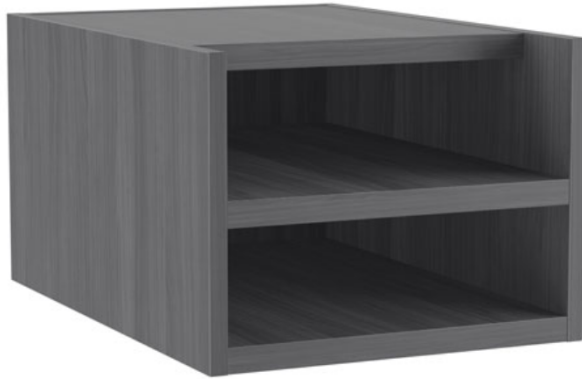

Overall Width: 16 "
Overall Depth: 22-1/2 "
Overall Height: 11-1/2 "