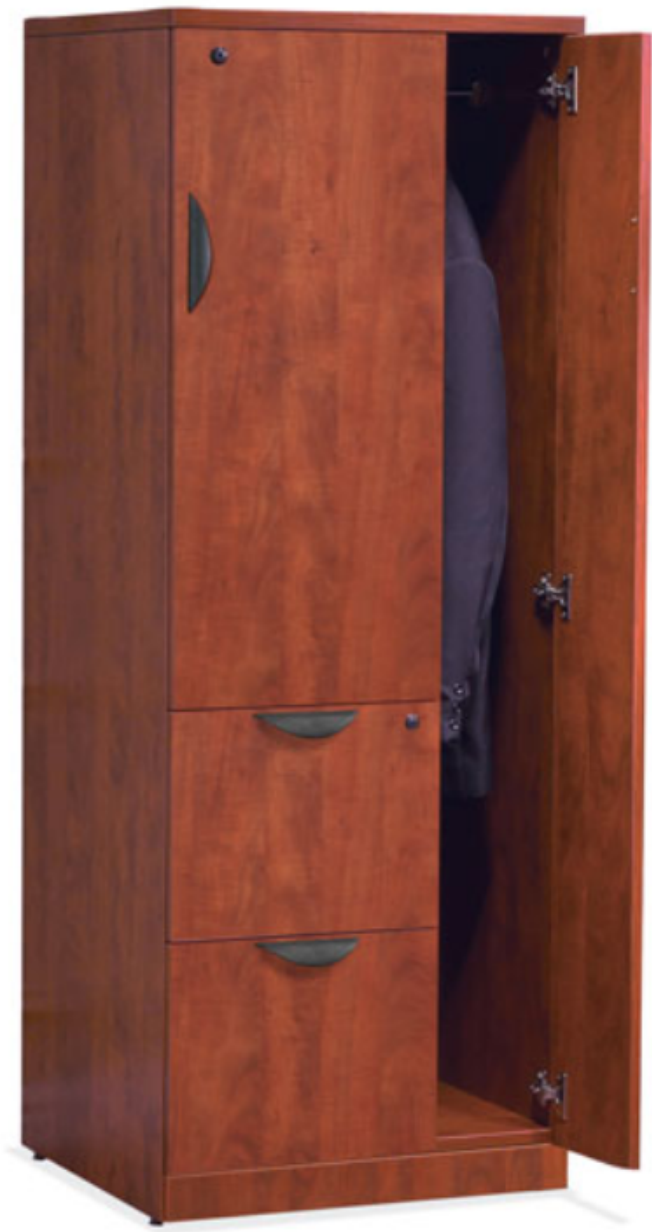

Overall Width: 15-1/2 "

Overall Depth: 22 "

Overall Height: 28-1/2 "

Black Pull Standard

Silver Pull Standard

Black Pull Standard

Silver Pull Standard

Black Pull Standard

Silver Pull Standard

Black Pull Standard

Silver Pull Standard

Overall Width: 23-3/4 "

Overall Depth: 23-3/4 "

Overall Height: 65-1/2 "

Cherry

Espresso